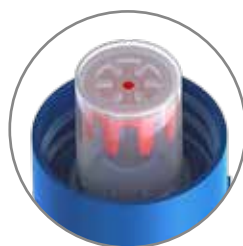

○ ○ ○ ● ● ● ● STANDARD TECHNOLOGY

SMART⁺ Dosing Technology

The dosing system that measures for you

○ ○ ○ ● ● ● ● STANDARD TECHNOLOGY

SMART⁺ Dosing Technology

The dosing system that measures for you

SMART⁺ is a unique dosing technology for the accurate dispensing of liquids. Doses range from 5 to 50 ml or higher. This three-piece measured dosing system can be integrated into a wide variety of cap and closure designs. This is the first dosing technology on the market to combine excellent functionality with competitive economic advantages.

Continuous dosing

High accuracy

The system allows for successive accurate dosing whilst holding the bottle upside down. There is no need to turn it back to the upright position between doses. It always dispenses, even when gently squeezed. The exact dosage depends on the formula, bottle design and system configuration.

High accuracy

Convenience and flexibility

It is possible to dispense a very small amount without interfering the size of the next dose. It is also possible to dose repeatedly by holding the bottle upside down and squeezing it again. The system can easily be adapted to provide different volumes, depending on consumer requirements.

Technology

This patented, standard dosing technology uses a chamber, piston and membrane. They work together to close off the cap orifice after a certain amount of fluid has passed. After each dosage the bottle's suck back (decompression) resets the system.